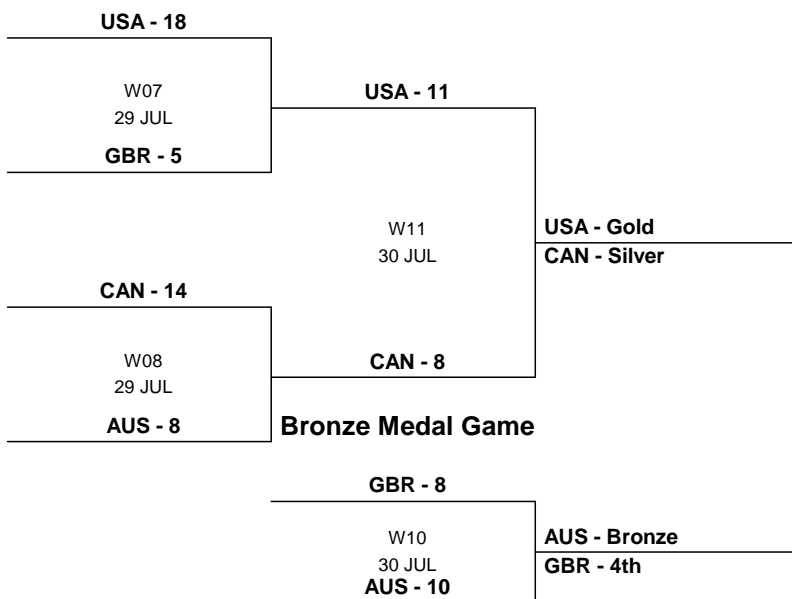

Tournament Summary

As of SUN 30 JUL 2017

Preliminary Round

Phase	Match No.	Teams	Start Time	Final	1st Half	2nd Half
Preliminary Round Match	W01	USA - POL	10:00	20 - 0	10 - 0	10 - 0
Preliminary Round Match	W02	GBR - JPN	13:00	9 - 5	4 - 2	5 - 3
Preliminary Round Match	W03	CAN - AUS	16:00	15 - 10	9 - 6	6 - 4
Preliminary Round Match	W04	USA - GBR	10:00	14 - 6	8 - 4	6 - 2
Preliminary Round Match	W05	POL - AUS	13:00	0 - 23	0 - 17	0 - 6
Preliminary Round Match	W06	CAN - JPN	16:00	18 - 5	10 - 2	8 - 3

Group A								Games				Goals		Class. Points
Rank		USA	CAN	GBR	AUS	POL	JPN	Played	Won	Lost	Tied	For	Against	
1	USA			14 - 6		20 - 0		2	2	0	0	34	6	6
1	CAN				15 - 10		18 - 5	2	2	0	0	33	15	6
3	GBR	6 - 14					9 - 5	2	1	1	0	15	19	3
3	AUS		10 - 15			23 - 0		2	1	1	0	33	15	3
5	POL	0 - 20			0 - 23			2	0	2	0	0	43	0
5	JPN		5 - 18	5 - 9				2	0	2	0	10	27	0

Final Round

Phase	Match No.	Teams	Start Time	Final	1st Half	2nd Half
Semifinal Match	W07	USA - GBR	10:00	18 - 5	9 - 3	9 - 2
Semifinal Match	W08	CAN - AUS	13:00	14 - 8	7 - 3	7 - 5
Rank 5/6 Match	W09	JPN - POL	9:00	19 - 1	13 - 1	6 - 0
Bronze Medal Match	W10	GBR - AUS	11:30	8 - 10	4 - 5	4 - 5
Gold Medal Match	W11	USA - CAN	14:00	11 - 8	6 - 4	5 - 4

Semifinals

Gold Medal Game

Legend:

OT Overtime YRank Yesterday's Rank

Timing and Results provided by **TISSOT**